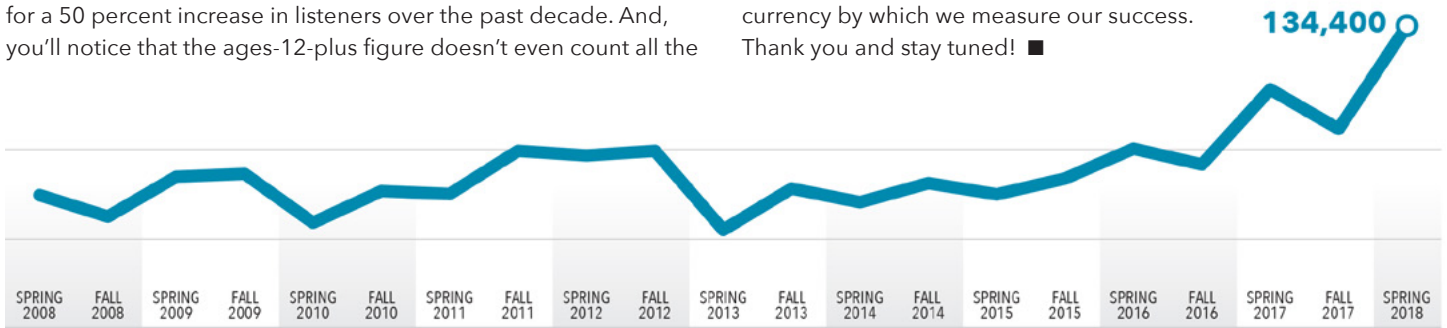

backseat/car seat listeners and future supporters!

WGCU-FM is now 10 years into a format change from classical music to news and information that riled many (and, apparently, pleased many) Southwest Florida listeners. Looking back on the decade we have just been through – the Great Recession and recovery, the presidency of Barack Obama, the elections of 2012 and 2016, the political turmoil of the past 20 months, the current lead-up to this year's mid-term elections and Florida's gubernatorial race – it is fortunate that the reasoned, calm, balanced voices and perspectives you hear on Morning Edition, *All Things Considered*, *Gulf Coast Live*, *1A* and many other programs provide you the information you need to make up your own mind about the most critical issues of our time. That is a charge we take seriously at WGCU.

Your trust and confidence in WGCU's news and information programming – evidenced by the increase in listeners – is the currency by which we measure our success. Thank you and stay tuned! ■

	8PM	8:30	9PM	9:30	10PM	10:30	11PM	11:30		
1 SAT	HDTV	The Best of WGCU Pledge								
	WORLD	American Masters <i>Eva Hesse</i>			America Reframed <i>Bidder 70</i>			Changing Seas <i>The Fate of Carbon</i>		
	ENCORE	WGCU Pledge Favorites								
2 SUN	HDTV	Poldark <i>Season 3, Part 4</i>		The Roosevelts: An Intimate History <i>The Rising Road (1933-1939)</i>				The Best of WGCU Pledge		
	WORLD	Nature <i>India's Wandering Lions</i>		Great Polar Bear Feast		Earth <i>A New Wild Water</i>		Big Pacific <i>Behind The Scenes</i>		
	ENCORE	Great Performances <i>Vienna Philharmonic Summer Night Concert</i>		Great Performances at the Met <i>Otello</i>						
3 MON	HDTV	The Roosevelts: An Intimate History <i>The Common Cause (1939-1944)</i>					The Roosevelts: An Intimate History <i>A Strong and Active Faith (1944-1962)</i>			
	WORLD	Ghandhi's Awakening & Gandhi's Gift		Paul Thorn: The Making of.....	Stories from the Stage <i>School Days</i>	PBS NewsHour		Nightly Business Report	To the Contrary with Bonnie Erbe	
	ENCORE	WGCU Pledge Favorites								
4 TUE	HDTV	Mark Twain <i>Part 1</i>			Mark Twain <i>Part 2</i>					
	WORLD	America Reframed <i>Gentlemen of Vision</i>			Karamu: 100 Years in the House	PBS NewsHour		Nightly Business Report	Global 3000	
	ENCORE	American Experience <i>Walt Disney, Part 1</i>			American Experience <i>Walt Disney, Part 2</i>					
5 WED	HDTV	Nature <i>Nature's Perfect Partners</i>		Ancient Invisible Cities <i>Athens</i>		Ancient Invisible Cities <i>Cairo</i>		Amanpour on PBS	Beyond 100 Days	
	WORLD	POV <i>Thank You for Playing (@ 7pm)</i>	POV <i>Voices of the Sea</i>	PBS NewsHour		PBS NewsHour		Nightly Business Report	Focus on Europe	
	ENCORE	Antiques Roadshow <i>Vintage Birmingham</i>		Secrets of the Dead <i>Resurrecting Richard III</i>		Inside The Court of Henry VIII		Secrets of Henry VIII's Palace		
6 THU	HDTV	Doc Martin's Portwenn			Doc Martin <i>Season 7, Part 1, Rescue Me</i>		Midsomer Murders <i>Season 5, Tainted Fruit, Part 1</i>		Amanpour on PBS	Beyond 100 Days
	WORLD	Ancient Invisible Cities <i>Athens</i>			Secrets of the Dead <i>Cleopatra's Lost Tomb</i>		PBS NewsHour		Nightly Business Report	Scully-The World Show
	ENCORE	NOVA <i>Bigger Than T.Rex</i>			Nature <i>Raising The Dinosaur Giant</i>		Secrets of the Dead <i>Graveyard of the Giant Beasts</i>		Nature <i>The Last Rhino</i>	
7 FRI	HDTV	Washington Week	Firing Line with Margaret Hoover	American Masters <i>Elizabeth Murray</i>		American Masters <i>Andrew Wyeth</i>		Amanpour on PBS	Beyond 100 Days	
	WORLD	Mark Twain <i>Part 2 (@ 7pm)</i>		Great Yellowstone Thaw		PBS NewsHour		Nightly Business Report	Asia Insight	
	ENCORE	Prime Suspect: Tennison On Masterpiece <i>Part 1</i>			Prime Suspect: Tennison On Masterpiece <i>Part 2</i>			American Experience <i>Island Murder</i>